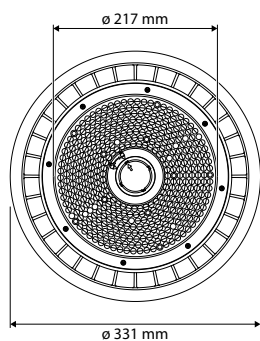

Art. no.	Description
Pro-Bay III, 32,000-18,000 lm (200-100 W) adjustable, 4000 K, ø 331 x 174 mm	
40643403	110° lens
40643404	85° lens
40643405	55° lens

DIMENSION DRAWING

LIGHT DISTRIBUTIONS

OPTIONS & ACCESSORIES