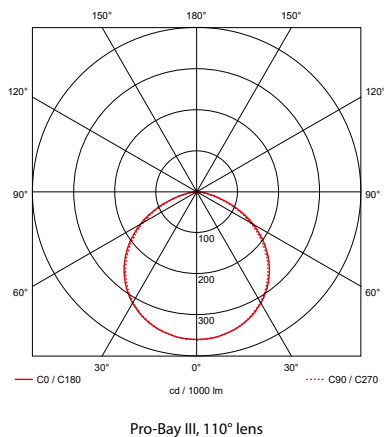

SPECIFICATIONS

Light source: Lumileds Luxeon 2835 SMD
Color temperature: 4000 K
CRI (Ra): > 80
Color consistency: SDCM < 4
Beam angle: 110° / 85° / 55°
Luminous flux (power): 32,000lm (200 W) |
25,500lm (150W) | 21,000lm (120W) |
18,000lm (100W)
Lifetime: > 100,000 hours L70 B50 |
> 90,000 hours L80 B50 |
> 50,000 hours L90 B50
Power supply (included): CC LED driver
AC voltage | Frequency: 220-240 VAC |
50/60 Hz
IEC Protection Class: Class I
Power factor: $\cos \varphi > 0.95$
Ambient temperature range: -30°C to +45°C

Art. no.	Description
Pro-Bay III, 32,000-18,000 lm (200-100 W) adjustable, 4000 K, ø 331 x 174 mm	
40643403	110° lens
40643404	85° lens
40643405	55° lens

DIMENSION DRAWING

LIGHT DISTRIBUTIONS

OPTIONS & ACCESSORIES