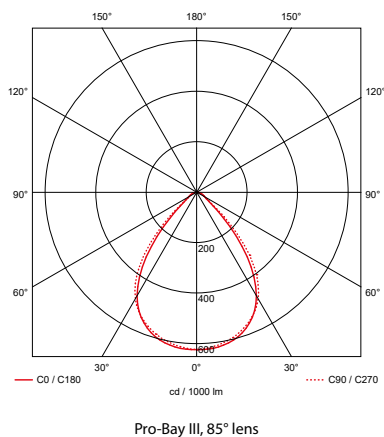

SPECIFICATIONS

Light source: Lumileds Luxeon 2835 SMD
Color temperature: 4000 K
CRI (Ra): > 80
Color consistency: SDCM < 4
Beam angle: 110° / 85° / 55°
Luminous flux (power): 32,000lm (200 W) |
25,500lm (150W) | 21,000lm (120W) |
18,000lm (100W)
Lifetime: > 100,000 hours L70 B50 |
> 90,000 hours L80 B50 |
> 50,000 hours L90 B50
Power supply (included): CC LED driver
AC voltage | Frequency: 220-240 VAC |
50/60 Hz
IEC Protection Class: Class I
Power factor: $\cos \varphi > 0.95$
Ambient temperature range: -30°C to +45°C

Art. no.	Description
Pro-Bay III, 32,000-18,000 lm (200-100 W) adjustable, 4000 K, ø 331 x 174 mm	
40643403	110° lens
40643404	85° lens
40643405	55° lens

DIMENSION DRAWING

LIGHT DISTRIBUTIONS

OPTIONS & ACCESSORIES