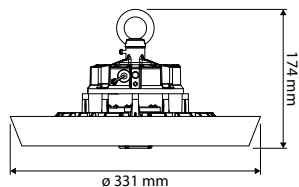

Art. no.	Description
Pro-Bay III, 32,000-18,000 lm (200-100 W) adjustable, 4000 K, ø 331 x 174 mm	
40643403	110° lens
40643404	85° lens
40643405	55° lens

DIMENSION DRAWING

LIGHT DISTRIBUTIONS

OPTIONS & ACCESSORIES