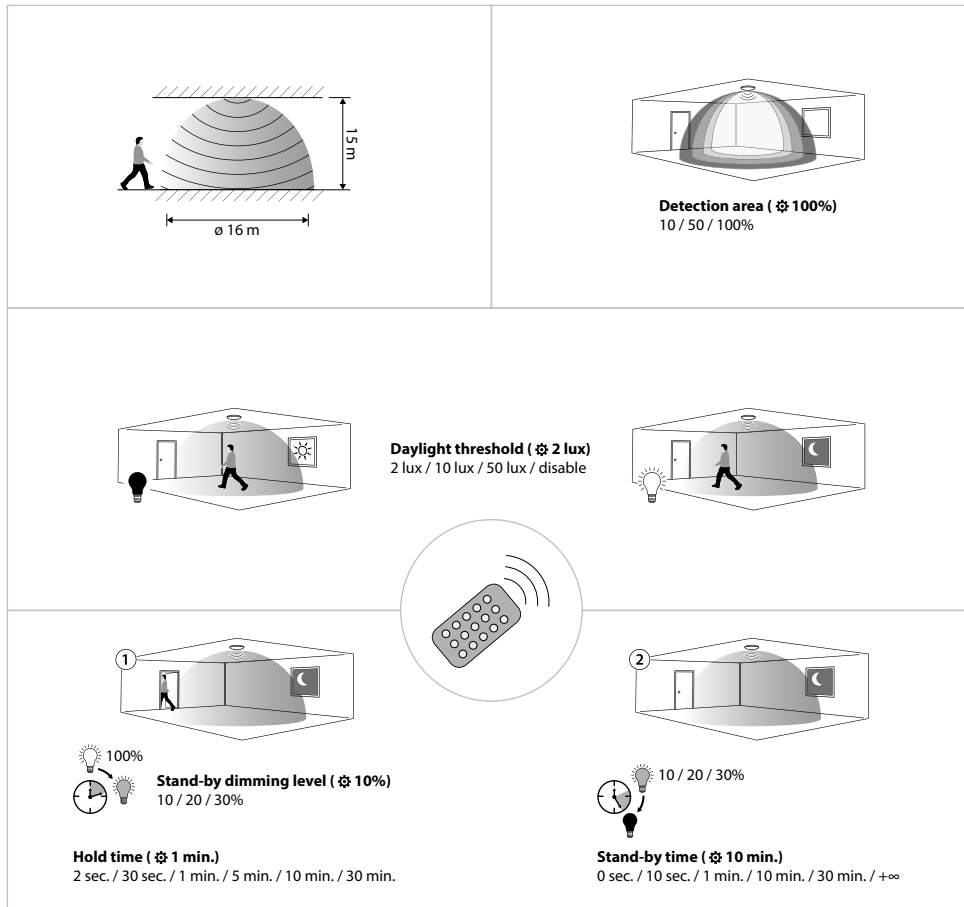

MW MOTION DETECTOR WITH DAYLIGHT SENSOR

Switching on and off based on motion detection.
Advanced settings programmable via remote control.

Specifications:

- Detection range: 12 x 15 m
- Mounting height: Max. 15 m
- Sensitivity: 100%, 50%, 10%
- Hold time: 30 min. - 10 min. - 5 min. - 1 min. - 30 sec. - 2 sec.
- Standby time: ∞, 30 min. - 10 min. - 1 min. - 10 sec. - 0 sec.
- Standby level: 30%, 20%, 10%
- Daylight sensor: Off, 50 lux, 10 lux, 2 lux