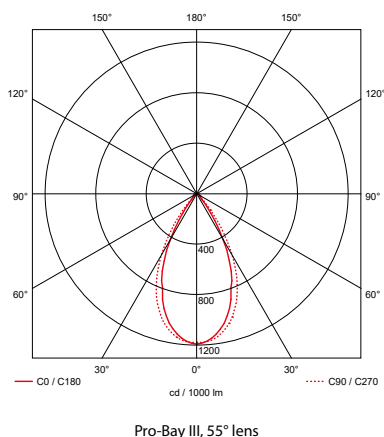

Art. no.	Description
Pro-Bay III, 32,000-18,000 lm (200-100 W) adjustable, 4000 K, ø 331 x 174 mm	
40643403	110° lens
40643404	85° lens
40643405	55° lens

DIMENSION DRAWING

LIGHT DISTRIBUTIONS

OPTIONS & ACCESSORIES