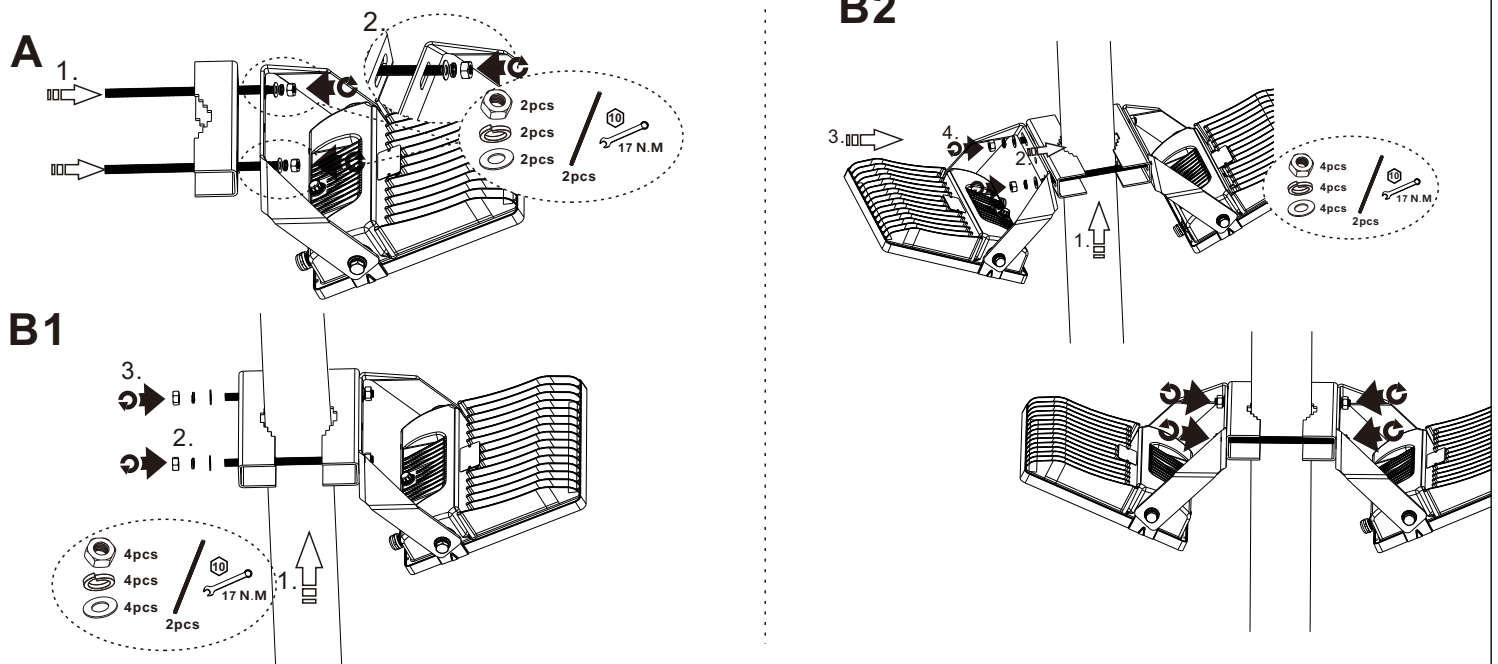

Pole clamp bracket user manual

Dimensions: mm/(inch)

Installation instructions

Matching luminaire

Power	Bracket	Compatible pole diameter	
		min/mm	max/mm
50/100/150W	small	40	90
200/300W	big	40	150