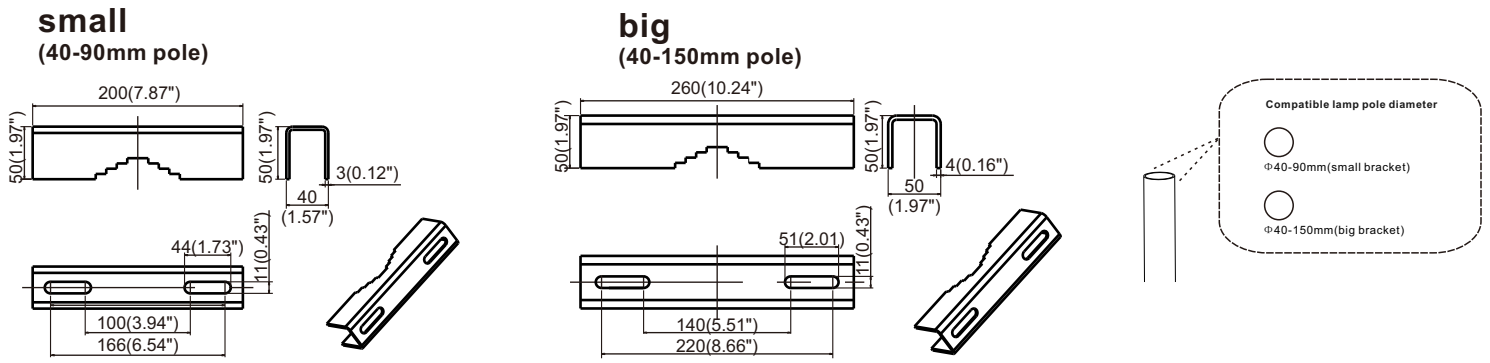

Pole clamp bracket user manual

Dimensions: mm/(inch)

Installation instructions

Matching luminaire

Power	Bracket	Compatible pole diameter	
		min/mm	max/mm
50/100/150W	small	40	90
200/300W	big	40	150