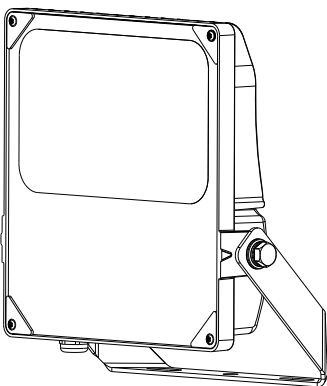

Pole clamp bracket user manual

Dimensions: mm/(inch)

Installation instructions

Matching luminaire

Power	Bracket	Compatible pole diameter	
		min/mm	max/mm
50/100/150W	small	40	90
200/300W	big	40	150